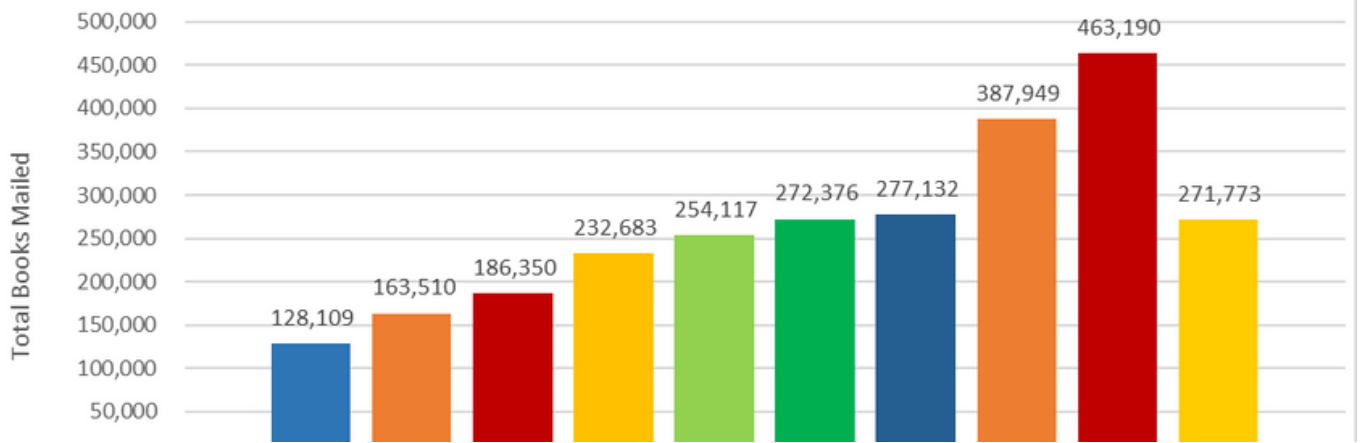

Total Books Mailed in Canada 2.96 Million Since 2006

Year to Date: Junel 2023