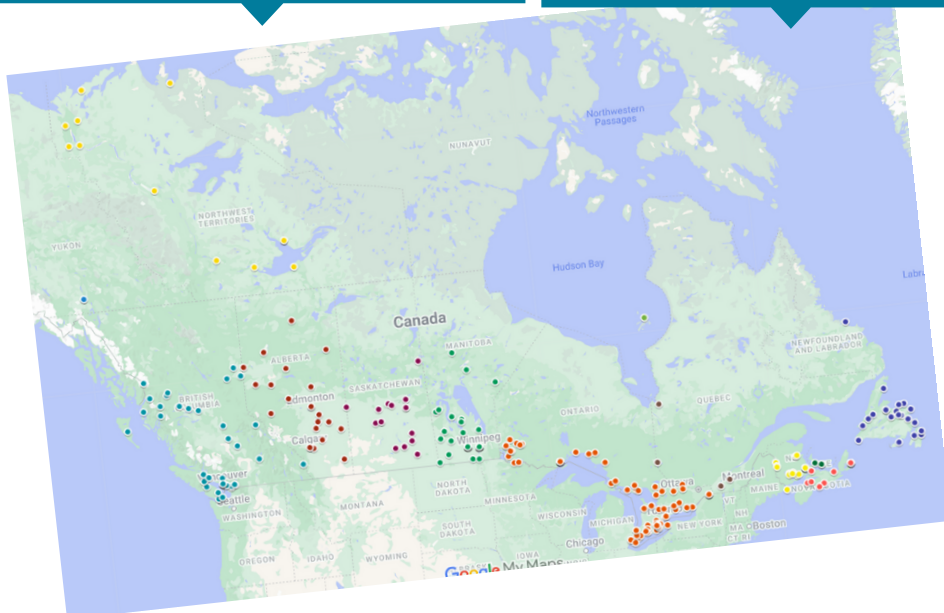

# CANADA OVERVIEW

403

OPERATING  
IMAGINATION LIBRARY  
AFFILIATES IN CANADA

47,279

NUMBER OF  
CANADIAN CHILDREN  
ENROLLED

12

NEW AFFILIATES SINCE  
JANUARY 2023

290 72%

INDIGENOUS  
AFFILIATES IN  
CANADA

2.9 Million

TOTAL NUMBER OF  
BOOKS MAILED TO  
CANADIAN CHILDREN  
SINCE 2006

\$3.85

COST OF THE  
PROGRAM PER  
CHILD PER MONTH

June 2023

In delivering the **most trusted** and **cost-effective** book gifting program, we can provide Canada with the opportunity to serve all children under five with age-appropriate, high-quality books to promote a love of reading.