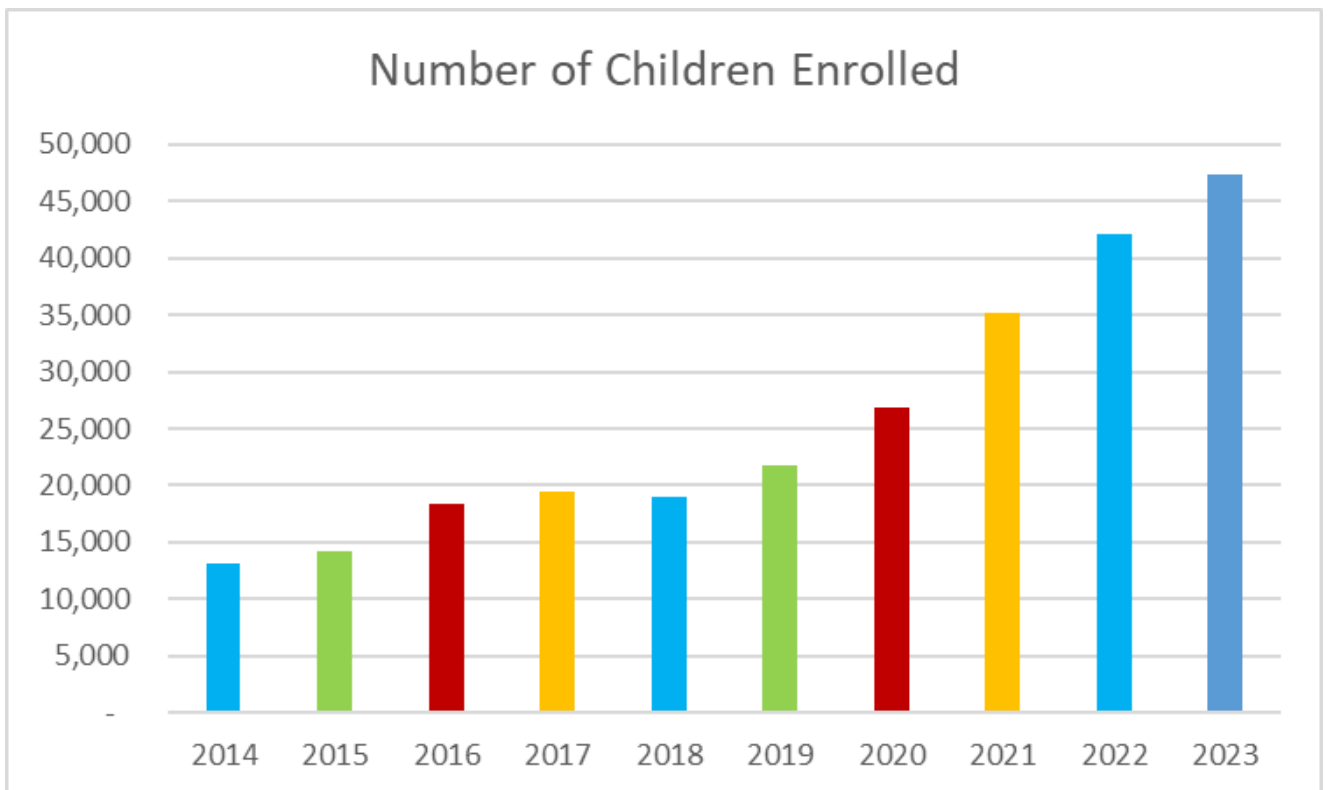

June 2023 Books Mailed

- Doubled Enrollment since October 2020
- 3 Millionth Book Projected for July 2023